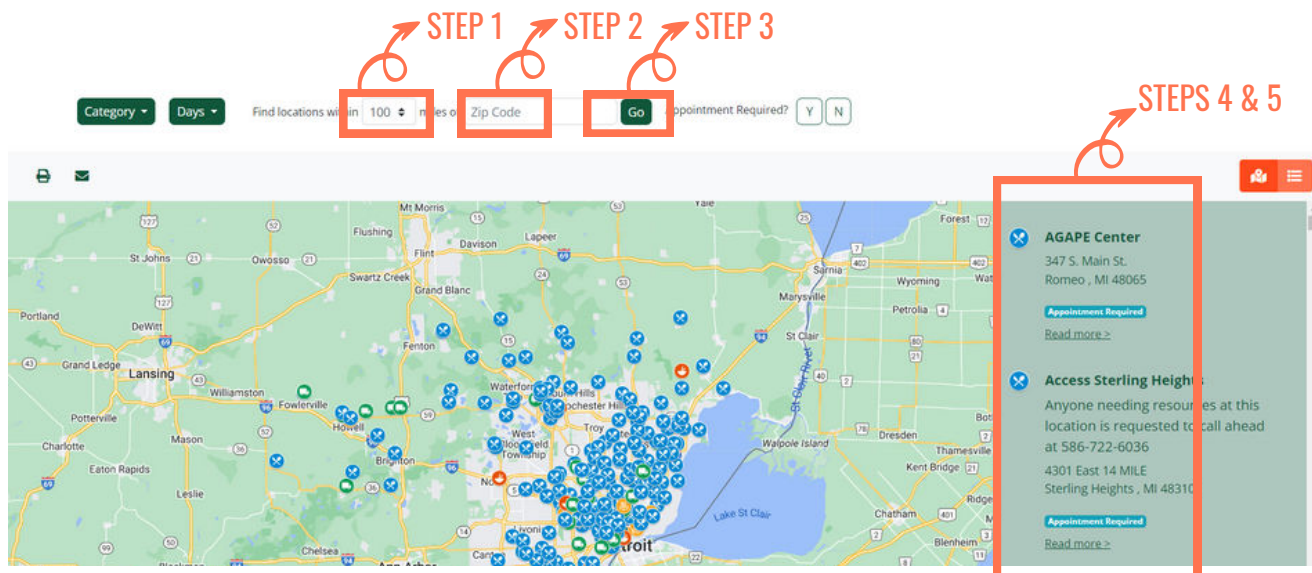

HOW TO USE PANTRYNET.ORG FIND FOOD ASSISTANCE NEAR YOU

1. Select distance you are willing to travel from your zip code.
2. Enter your zip code.
3. Click 'Go.'
4. See options for food access in the list or on the map.
5. View locations, contact information, and other details to find the right location(s) for you.
6. Find other food resources.
7. Optional: Sign up for mobile distribution updates via email or text message.

Welcome to PantryNet

SCAN HERE TO FIND
FOOD NEAR YOU